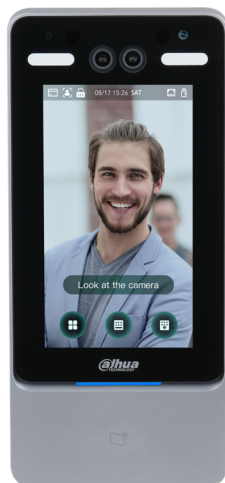

DHI-ASI7213Y-V3

Face Recognition Access Controller

- 7 inch IPS display, resolution 1024×600
- Support face unlock, IC card unlock, and password unlock; unlock by period
- With face detection box; the largest face among faces that appear at the same time is recognized first; the maximum face size can be configured on the web
- 2MP wide-angle WDR lens; with auto/manual fill light
- Face-camera distance: 0.3 m–2.0 m; human height: 0.9 m–2.4 m
- With face recognition algorithm, the access controller can recognize more than 360 positions on human face
- Face verification accuracy>99.5%; face comparison speed 0.35s per person; low false recognition rate
- Support profile recognition; the profile angle is 0°–90°
- Holds 50, 000 users, 50, 000 faces, 50, 000 cards, 50, 000 passwords, and 50 administrators
- Support liveness detection
- Support duress alarm, tamper alarm, intrusion alarm, door contact timeout alarm, illegal card exceeding threshold alarm , and more
- Support general users, patrol users, VIP users, guest users, and the disabled users
- With 4 unlock status display modes

Technical Specification

System

Main Processor	Embedded Processor
Internet Protocol	IPv4, RTSP, RTP, TCP, UDP, P2P
OSDP Protocol	Yes
Interoperability	CGI
SDK and API	Support SDK

Basic

Display	7 inch IPS
Screen Type	Capacitive touch screen
Resolution	600(H)×1024(V)
Camera	2 MP CMOS camera
WDR	120dB
Light Compensation	Auto white light Auto IR light
Status Indicator	1 indicator light. Red: Error; Green: Normal; Blue: Working.
Voice Prompt	Yes
Housing Material	PC+ABS

Function

Unlock Mode	Card/remote/password/face unlock and unlock through their combinations;
Card Reading Type	IC card
Period List	128
Holiday Period	128
First-Card Unlock	Yes
Remote Verification	Yes
Peripheral Card Reader	1 RS-485, 1 Wiegand
Multiple Card Authentication	Yes
Real-Time Surveillance	Yes
Web Configuration	Yes