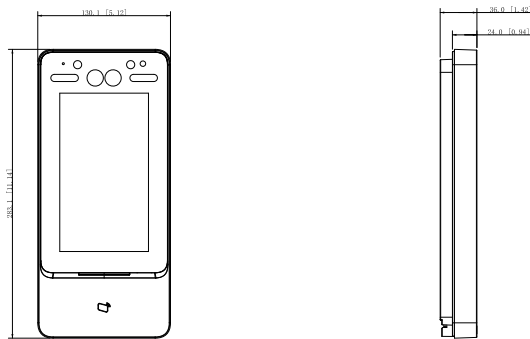

Alarm

Anti-Passback	Yes
Tamper Alarm	Yes
Duress	Yes
Door Sensor Timeout	Yes
Intrusion	Yes
Illegal Card Exceeding Threshold	Yes

General

Power Supply	Provided
Power Supply Mode	DC 12V 2A
Power Consumption	12W
Production Dimensions	283.0mm×130.0mm×36.9mm (11.14"×5.12"×1.45")
Packaging Dimensions	Controller packaging: 380mm×235mm×124mm (14.96"×9.25"×4.88") Protective case: 494mm×402mm×275mm (19.45"×15.83"×10.83")
Working Temperature	-10°C to +55°C (+14°F to +131°F)
Working Humidity	0%RH–90%RH (non-condensing)
Working Environment	Indoor
Gross Weight	1.8kg (3.97 lb)
Installation Method	Wall mounted
Certifications	CE/FCC

Dimensions (mm[inch])

Application